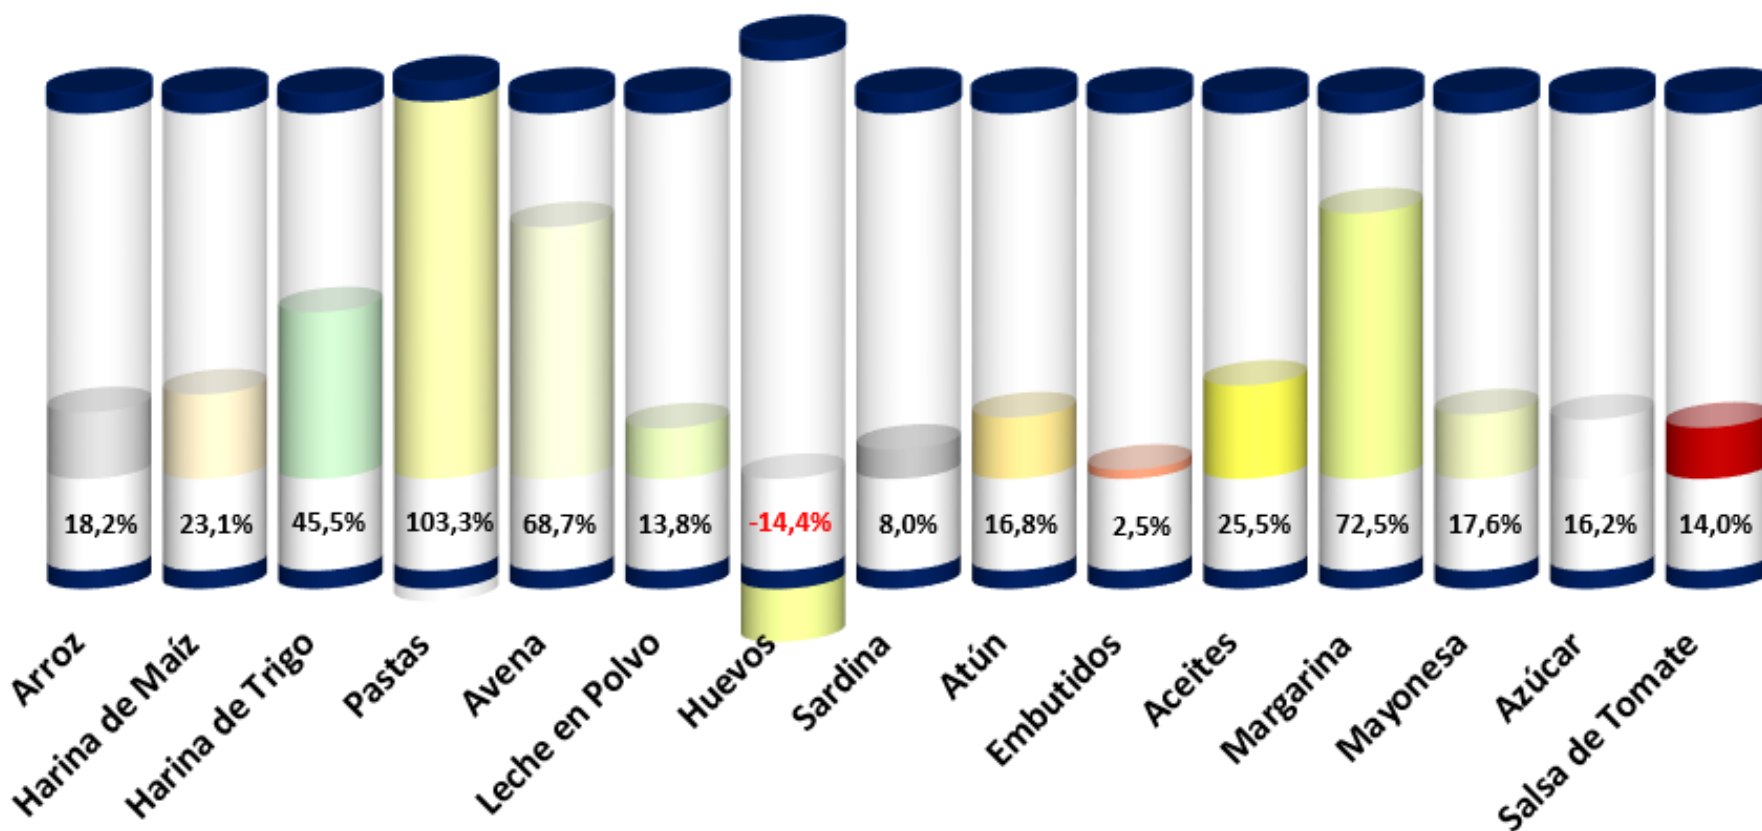

A decorative graphic on the left side of the slide, consisting of several overlapping triangles. One large triangle is outlined in white, and another smaller one is filled with a bright blue color, partially overlapping the white outline.

Informe final de Tendencia Octubre 2022

Octubre 2022 VS Octubre 2021

Cifras preeliminares

Acum (ENE-OCT) 2022 VS Acum (ENE-OCT) 2021

Cifras preeliminares

ÍNDICE CAVIDEA OCTUBRE 2022