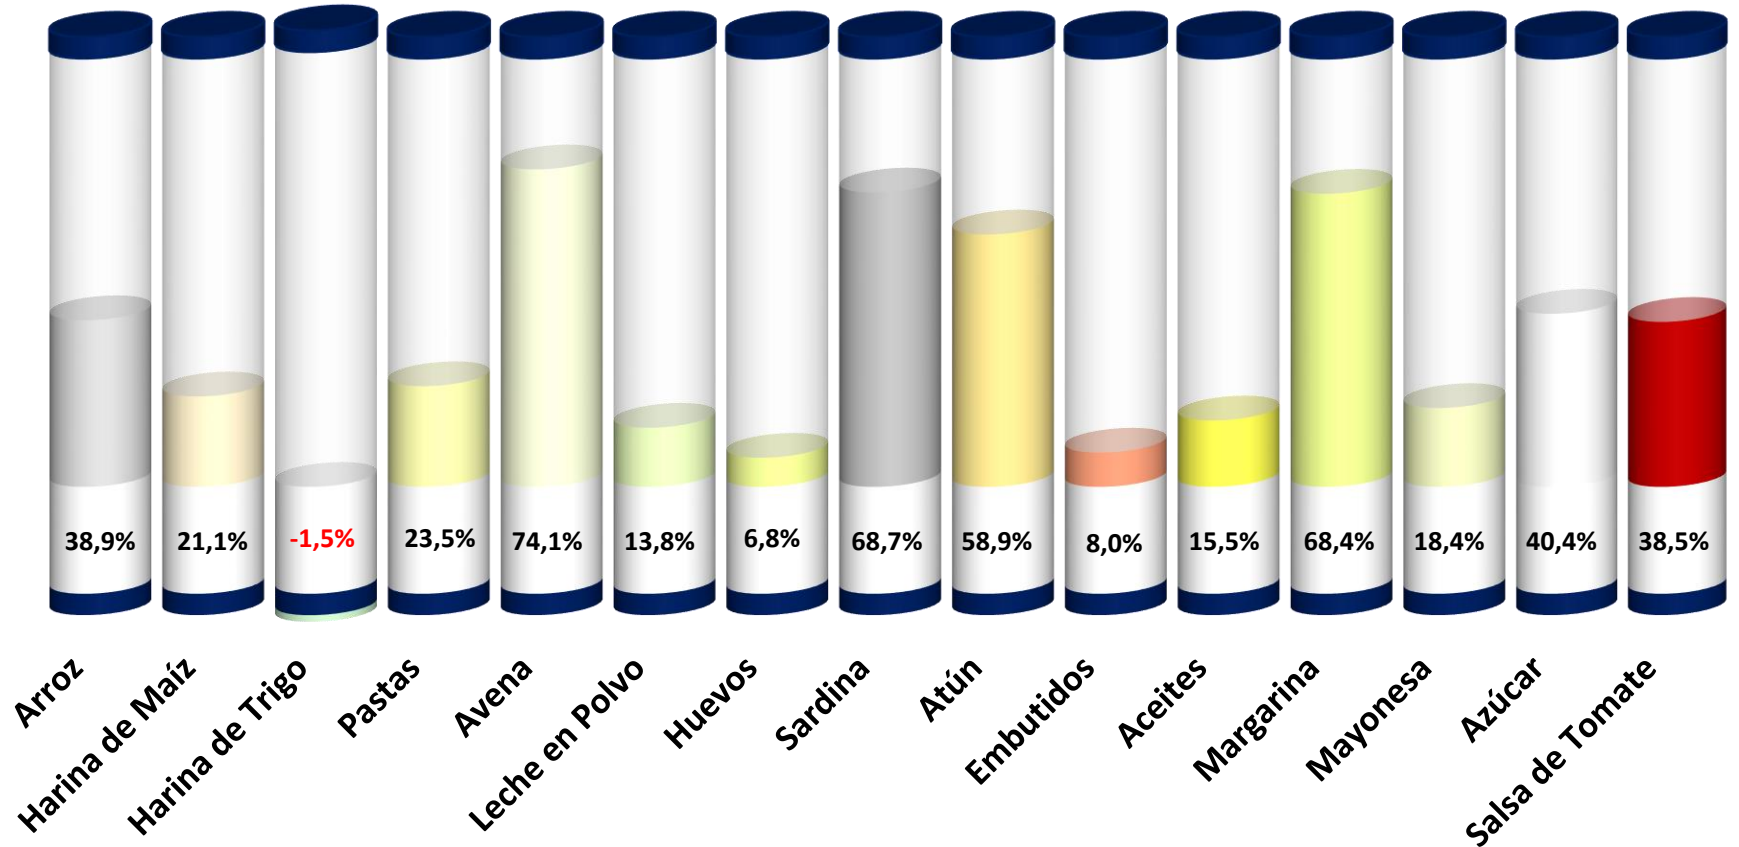

Acum (ENE-OCT) 2022 VS Acum (ENE-OCT) 2021

Cifras preeliminares